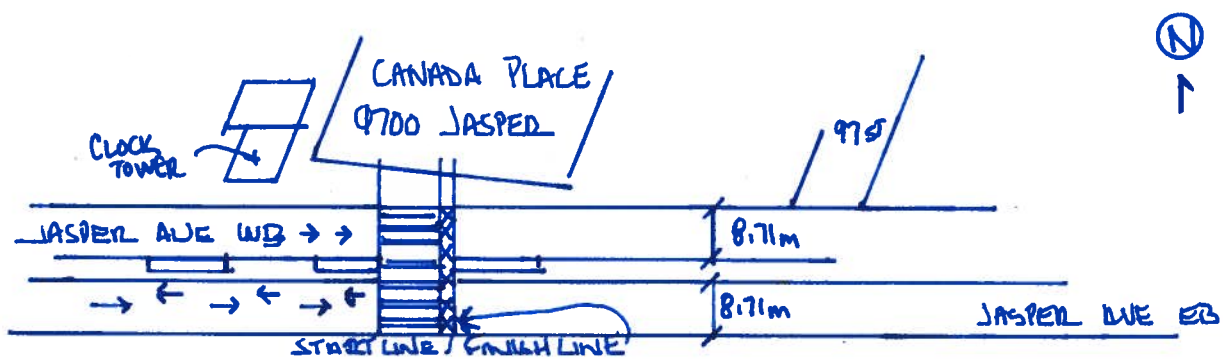

EDMONTON WESTSIDE HALF MARATHON START LINE WB IN EB LANE JASPER AVE. FINISH SAME