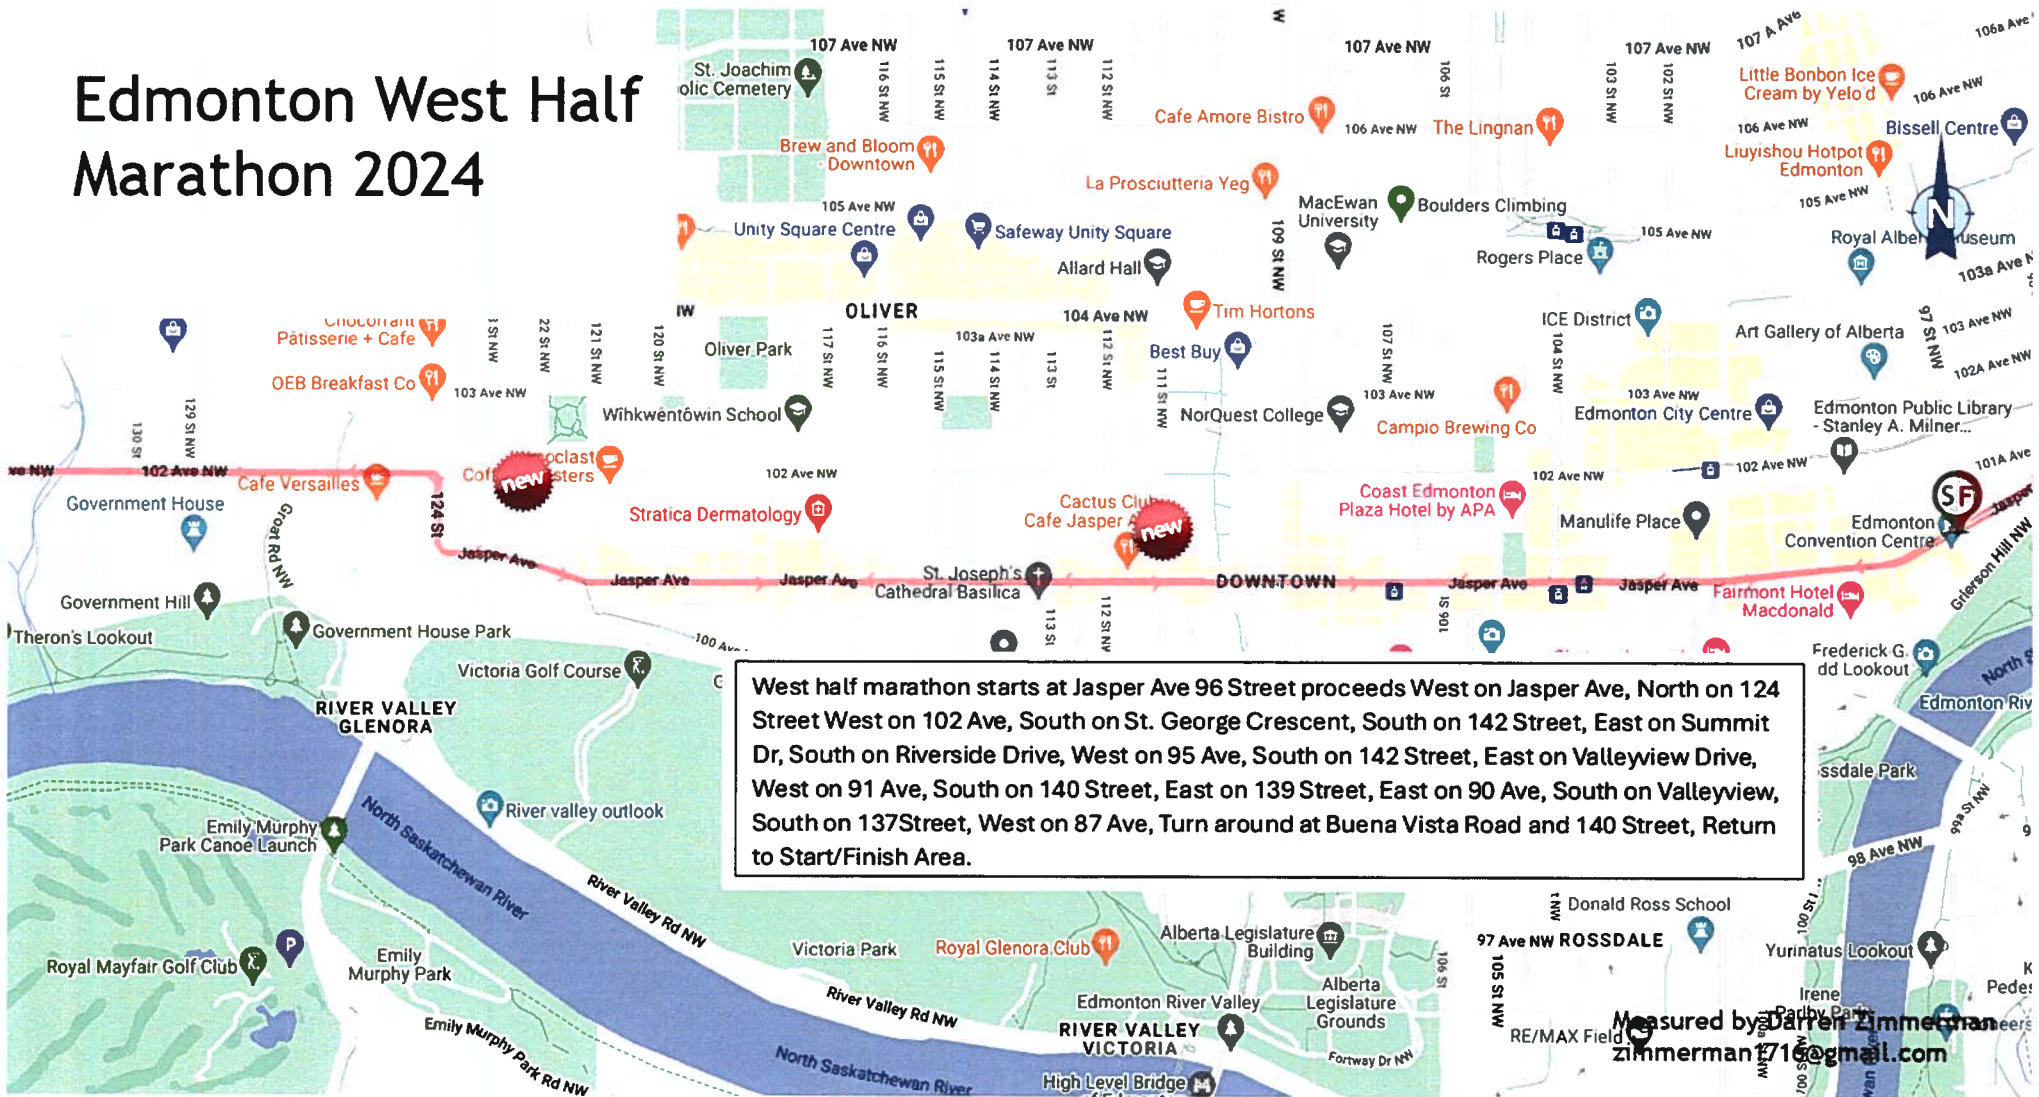

As Nationally Certified by

Paul T.B. Adams

Signature of certifier

Date

Any inquiries regarding this certificate should be directed to coursemeasurement@athletics.ca

Edmonton West Half Marathon 2024

West half marathon starts at Jasper Ave 96 Street proceeds West on Jasper Ave, North on 124 Street West on 102 Ave, South on St. George Crescent, South on 142 Street, East on Summit Dr, South on Riverside Drive, West on 95 Ave, South on 142 Street, East on Valleyview Drive, West on 91 Ave, South on 140 Street, East on 139 Street, East on 90 Ave, South on Valleyview, South on 137 Street, West on 87 Ave, Turn around at Buena Vista Road and 140 Street, Return to Start/Finish Area.

Measured by Darren Zimmerman
zimmerman71@gmail.com

Runners are restricted to the 2 lanes on the south side of Jasper Avenue from the start to 102 Avenue NW
See map page 3 for details of the start/finish and turnaround

Edmonton West Half Marathon 2024

West half marathon starts at Jasper Ave 96 Street proceeds West on Jasper Ave, North on 124 Street West on 102 Ave, South on St. George Crescent, South on 142 Street, East on Summit Dr, South on Riverside Drive, West on 95 Ave, South on 142 Street, East on Valleyview Drive, West on 91 Ave, South on 140 Street, East on 139 Street, East on 90 Ave, South on Valleyview, South on 137 Street, West on 87 Ave, Turn around at Buena Vista Road and 140 Street, Return to Start/Finish Area.

EDMONTON WESTSIDE HALF MARATHON START LINE WB IN EB LANE JASPER AVE. FINISH SAME

EDMONTON CONVENTION CENTER 9797 JASPER AVE

WESTSIDE HALF MARATHON TURN AROUND

* NOT TO SCALE