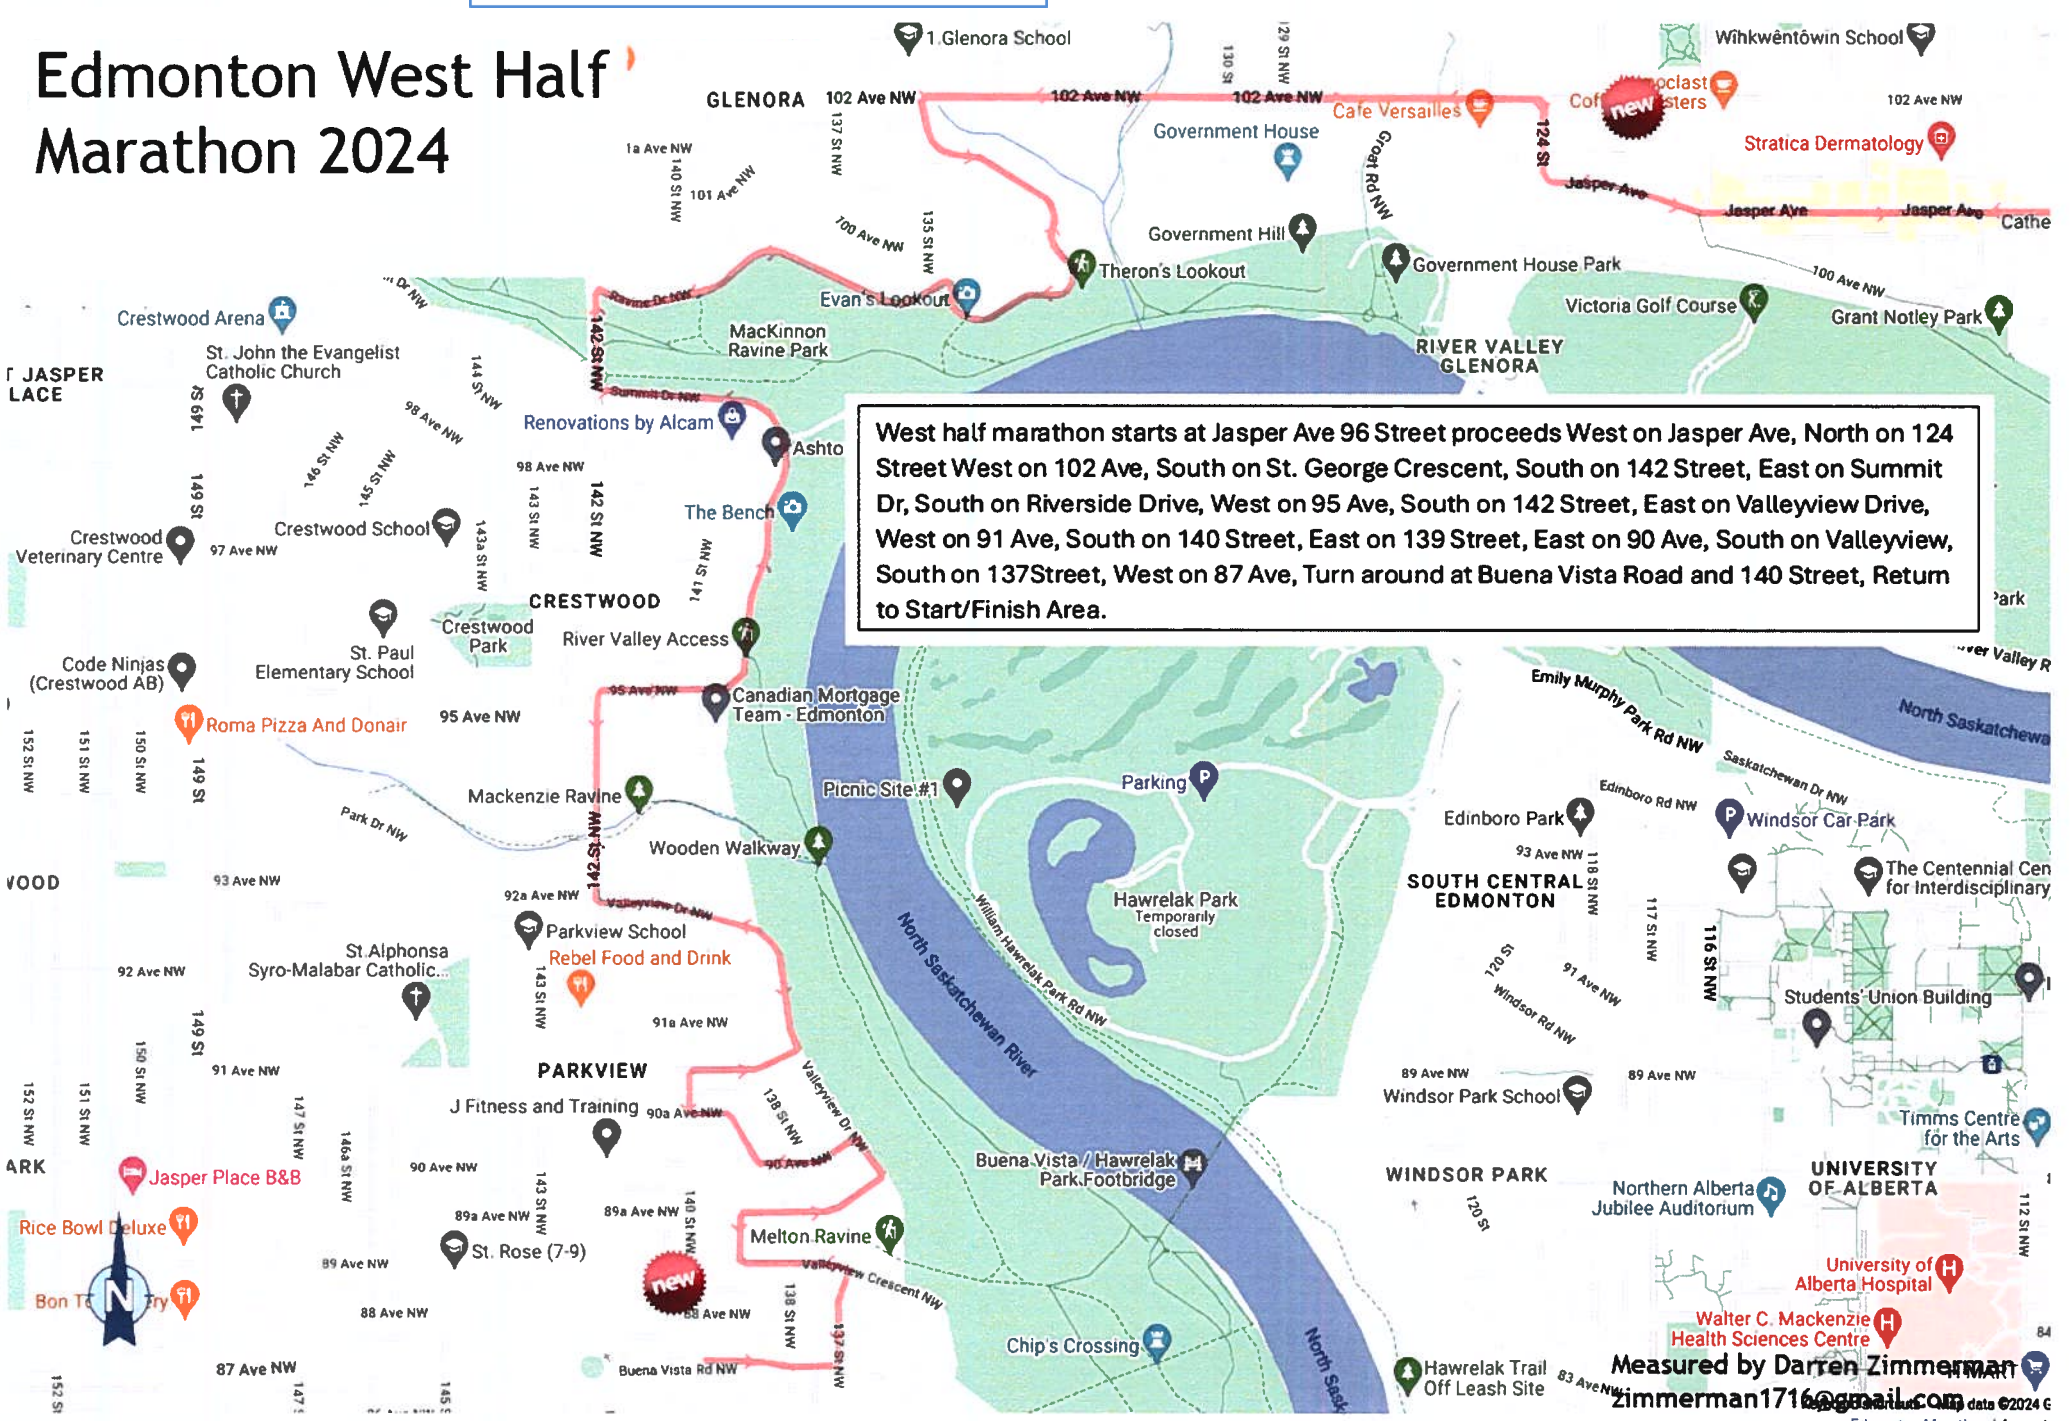

As Nationally Certified by

Paul T.B. Adams

Signature of certifier

Date

Any inquiries regarding this certificate should be directed to coursemeasurement@athletics.ca

Edmonton West Half Marathon 2024

West half marathon starts at Jasper Ave 96 Street proceeds West on Jasper Ave, North on 124 Street West on 102 Ave, South on St. George Crescent, South on 142 Street, East on Summit Dr, South on Riverside Drive, West on 95 Ave, South on 142 Street, East on Valleyview Drive, West on 91 Ave, South on 140 Street, East on 139 Street, East on 90 Ave, South on Valleyview, South on 137 Street, West on 87 Ave, Turn around at Buena Vista Road and 140 Street, Return to Start/Finish Area.

Measured by Darren Zimmerman
zimmerman71@gmail.com

Runners are restricted to the 2 lanes on the south side of Jasper Avenue from the start to 102 Avenue NW
See map page 3 for details of the start/finish and turnaround

Edmonton West Half Marathon 2024

West half marathon starts at Jasper Ave 96 Street proceeds West on Jasper Ave, North on 124 Street West on 102 Ave, South on St. George Crescent, South on 142 Street, East on Summit Dr, South on Riverside Drive, West on 95 Ave, South on 142 Street, East on Valleyview Drive, West on 91 Ave, South on 140 Street, East on 139 Street, East on 90 Ave, South on Valleyview, South on 137 Street, West on 87 Ave, Turn around at Buena Vista Road and 140 Street, Return to Start/Finish Area.

EDMONTON WESTSIDE HALF MARATHON START LINE WB IN EB LANE JASPER AVE. FINISH SAME

EDMONTON CONVENTION CENTER 9797 JASPER AVE

WESTSIDE HALF MARATHON TURN AROUND

* NOT TO SCALE